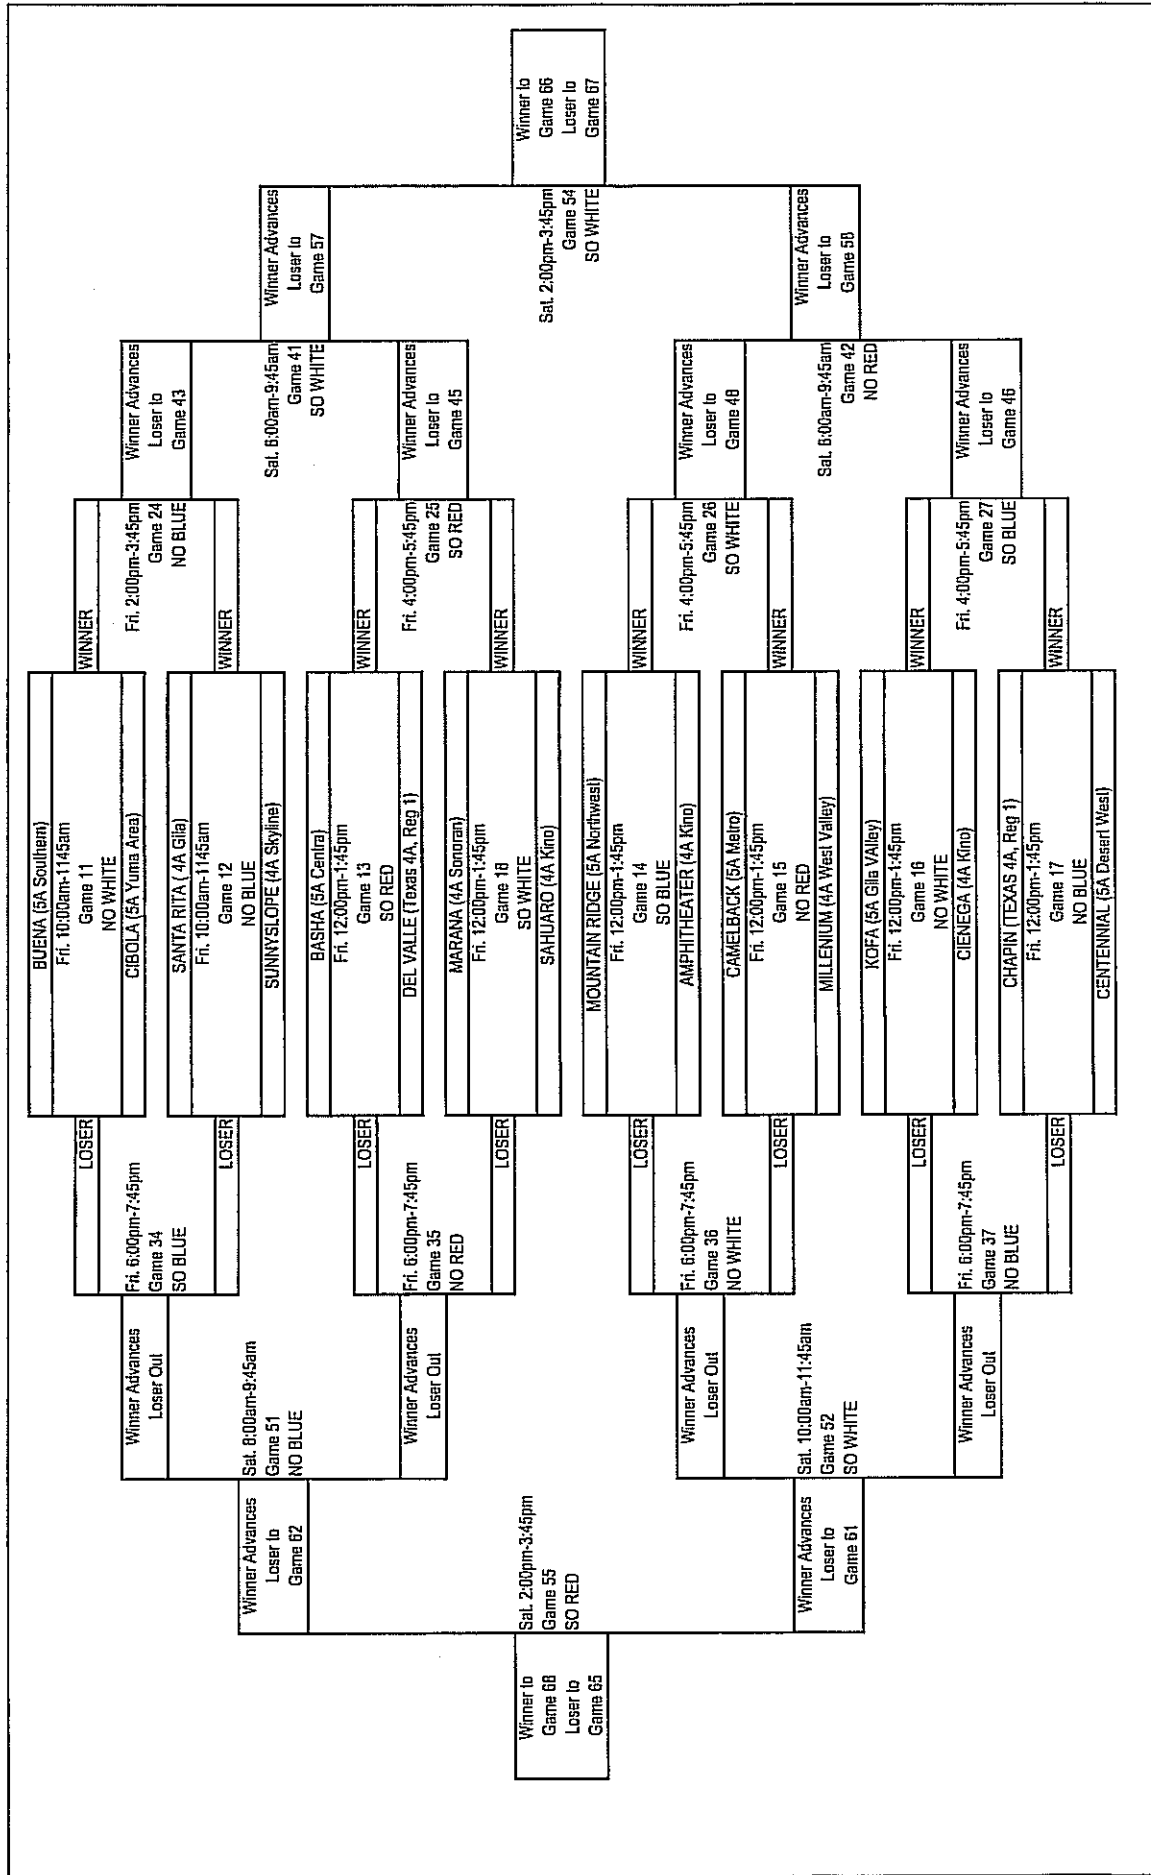

THU.; MAR. 02, 2006

FIELD ASSIGNMENT	SO RED	SO WHITE	SO BLUE	NO RED	NO WHITE	NO BLUE
GAME TIMES	E1-E3	C1-C3	J1-J2	L1-L2	F1-F2	D2-D3
Thu. 9:00am-10:45am	E1-E2	C1-C2	A1-A2	B1-B2	F2-F3	D1-D2
Thu. 11:00am-12:45pm	G2-G3	C1-C3	A2-A3	H2-H3	F1-F3	K1-K2
Thu. 1:00pm-2:45pm	E2-E3	J1-J3	A1-A3	L1-L3	M1-M3	K2-K3
Thu. 3:00pm-4:45pm	G1-G3	J2-J3	H1-H2	B1-B3	M2-M3	D1-D3
Thu. 5:00pm-6:45pm	G1-G2	B2-B3	H1-H3	L2-L3	M1-M2	K1-K3
Thu. 7:00pm-8:45pm						

NOTE: For Pool Play, "A1-A3" means the team whose pool designation is "A1" (Canyon Del Oro) plays the team whose pool designation is "A3" (Sunnyslope).

FRI.; MAR. 03, 2006

FIELD ASSIGNMENT	SO RED	SO WHITE	SO BLUE	NO RED	NO WHITE	NO BLUE
GAME TIMES	Game 1	Game 2	Game 3	Game 4	Game 5	Game 6
Fri. 8:00am-9:45am	Game 7	Game 8	Game 10	Game 9	Game 11	Game 12
Fri. 10:00am-11:45am	Game 13	Game 18	Game 14	Game 15	Game 16	Game 17
Fri. 12:00pm-1:45pm	Game 19	Game 20	Game 23	Game 22	Game 21	Game 24
Fri. 2:00pm-3:45pm	Game 25	Game 26	Game 27	Game 29	Game 28	Game 31
Fri. 4:00pm-5:45pm	Game 32	Game 33	Game 34	Game 35	Game 30	Game 37
Fri. 6:00pm-7:45pm	Game 34	Game 43	Game 28	Game 40	Game 36	Game 38
Fri. 8:00pm-9:45pm	Game 44					

NOTE: For Tournament Play, "Game 3" means Game 83 as listed on the Championship Tournament Schedule. In the 2007 Dorado Classic, Game #3 is Sahuarito vs Hanks held at 8:00 AM, Friday on the field designated South Blue.

Effective January 5, 2007, 2006

2007 Dorado Classic

Tournament Schedule, Lower Bracket

2007 Dorado Classic

Tournament Schedule, Upper Bracket

2007 Dorado Classic Championship Bracket