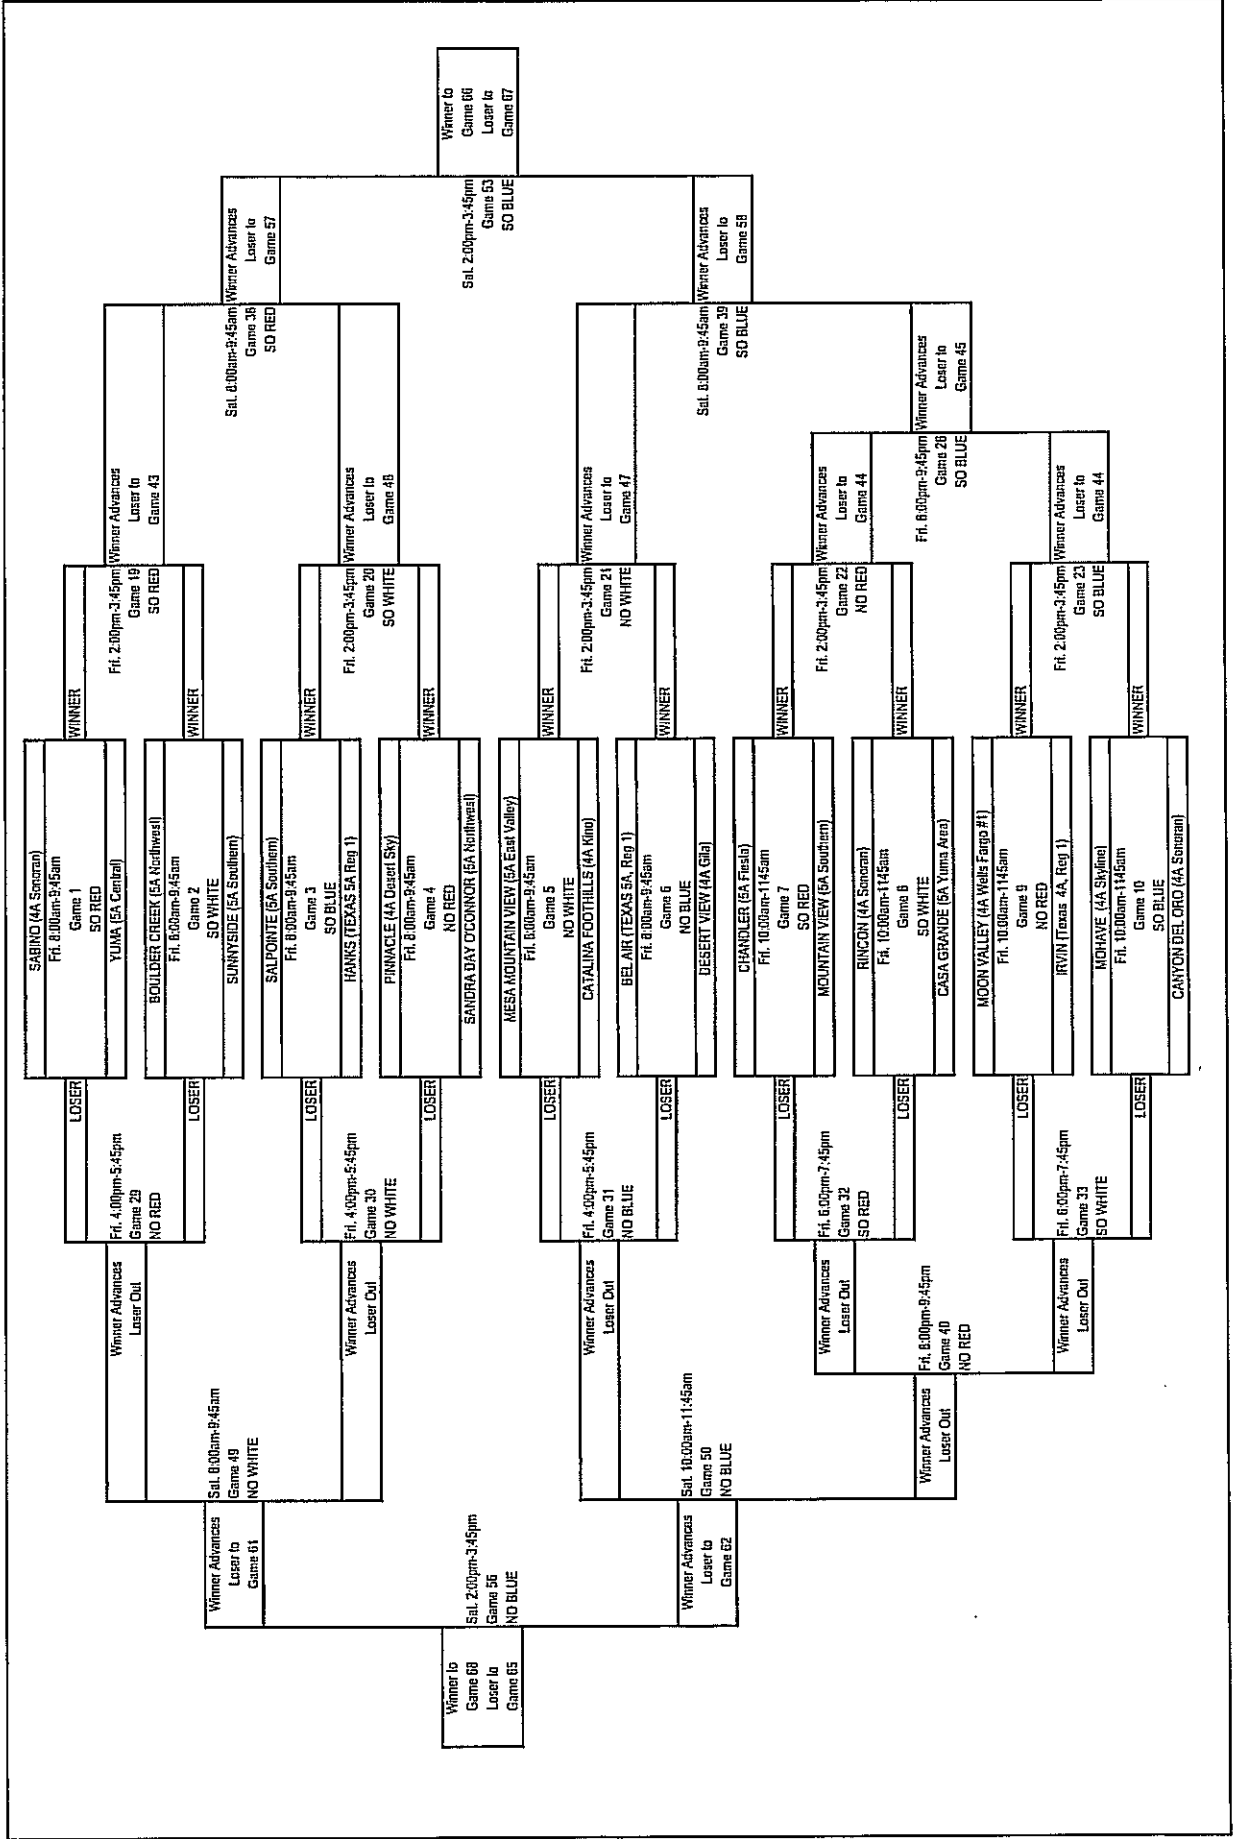

2007 Dorado Classic

Tournament Schedule, Lower Bracket